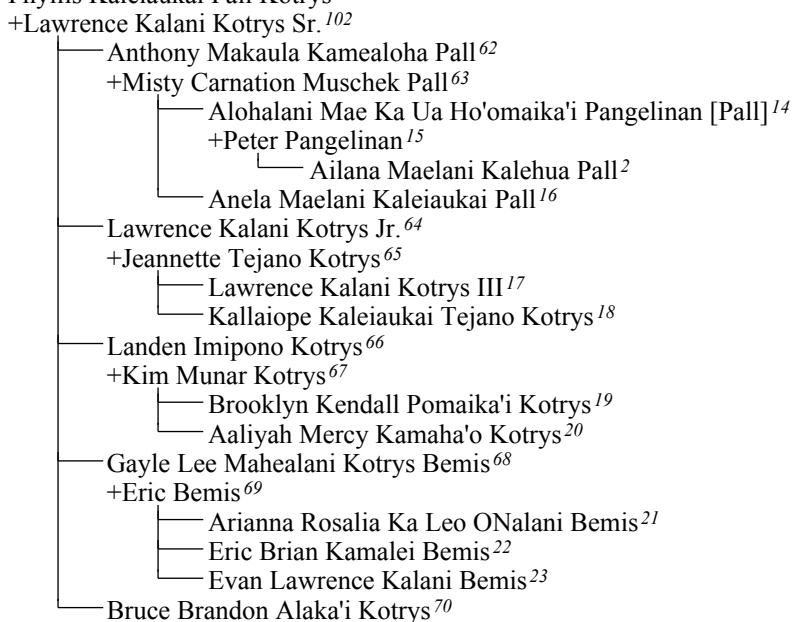

(2)... Phyllis Kaleiaukai Pall Kotrys¹⁰¹