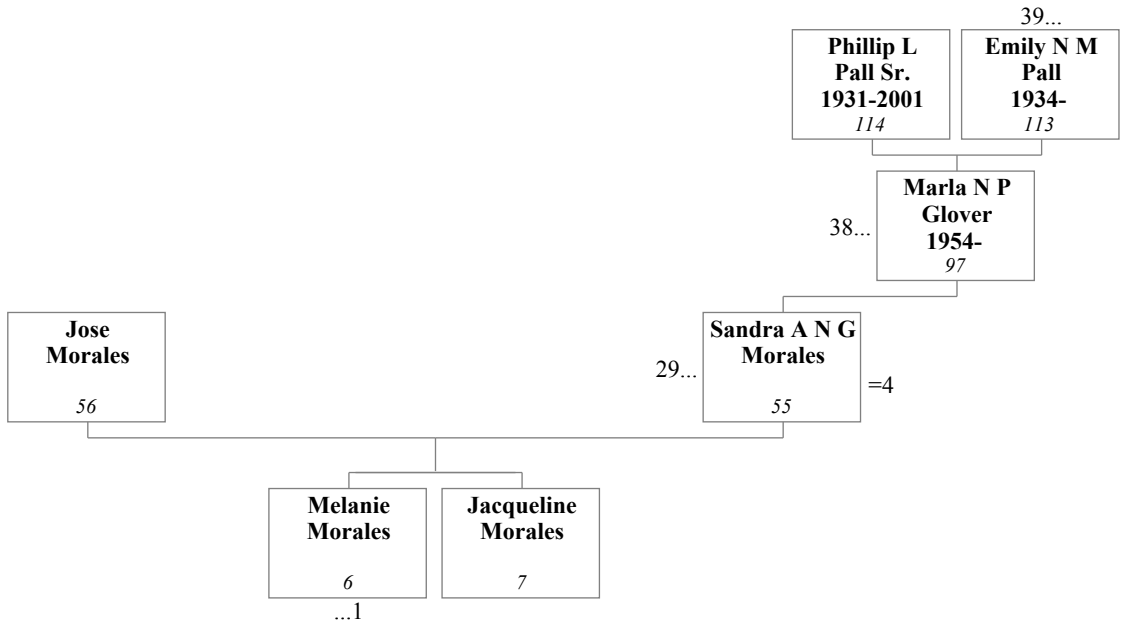

3. Jose Morales and Sandra Ann Namahaokalani Glover Morales