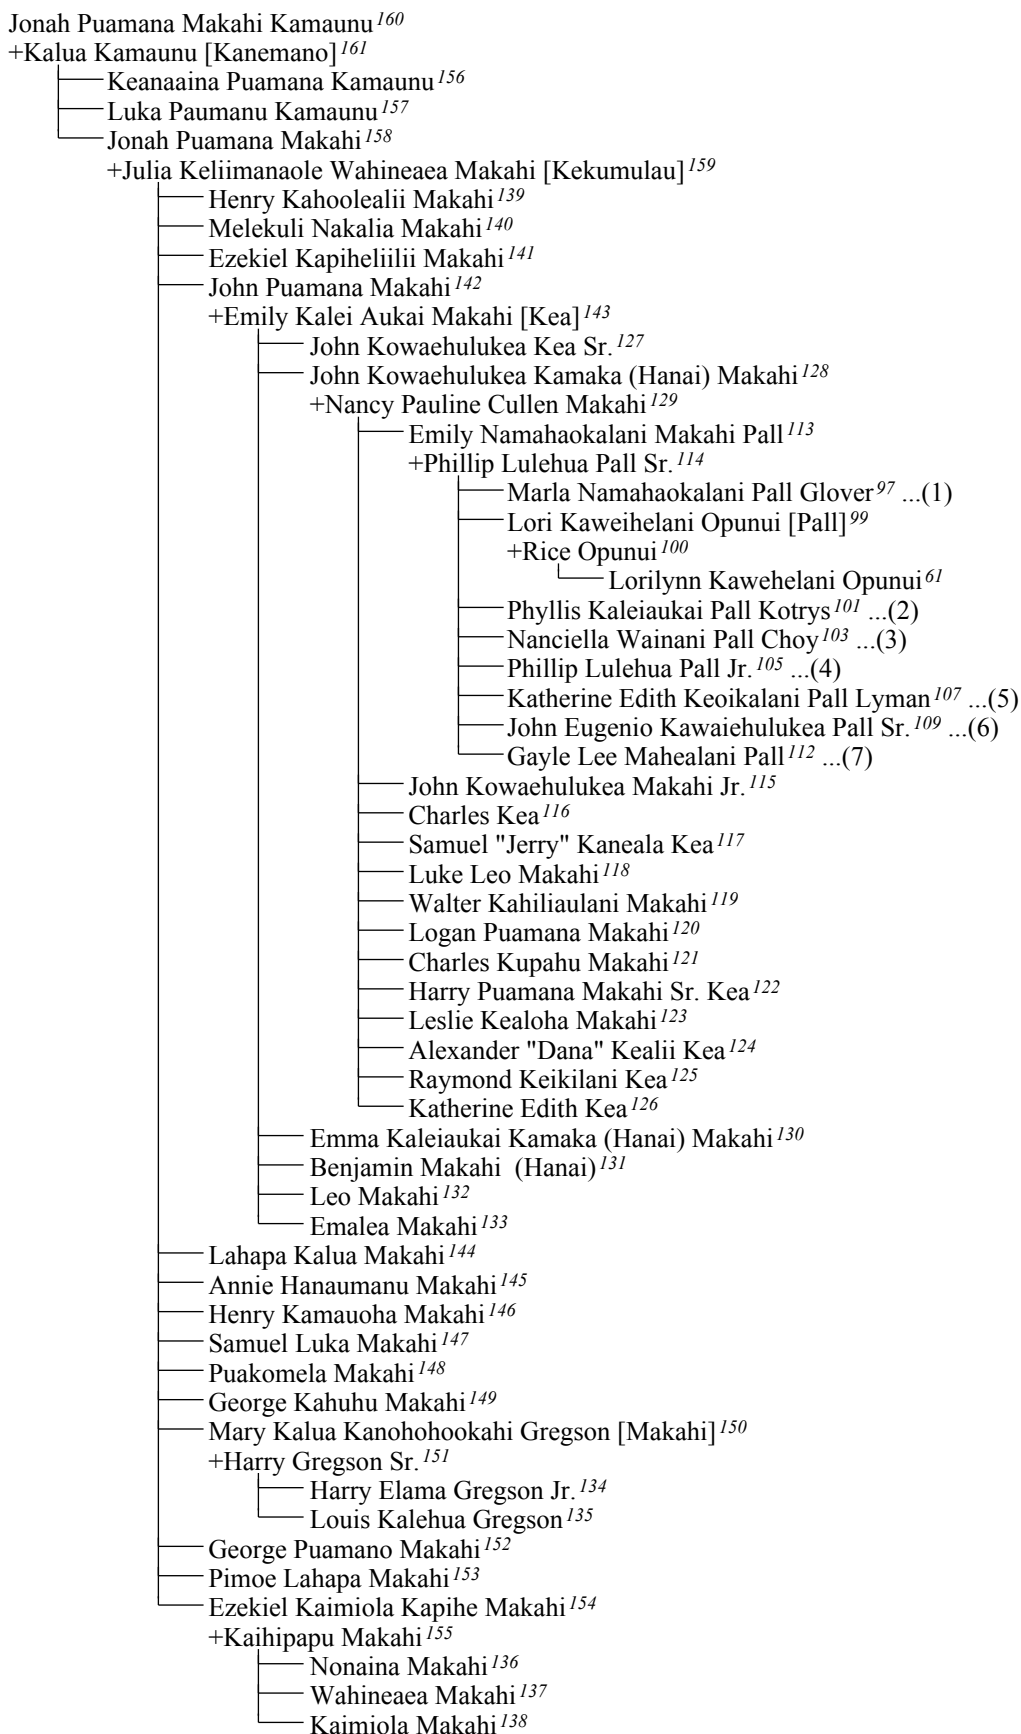

1. DESCENDANTS