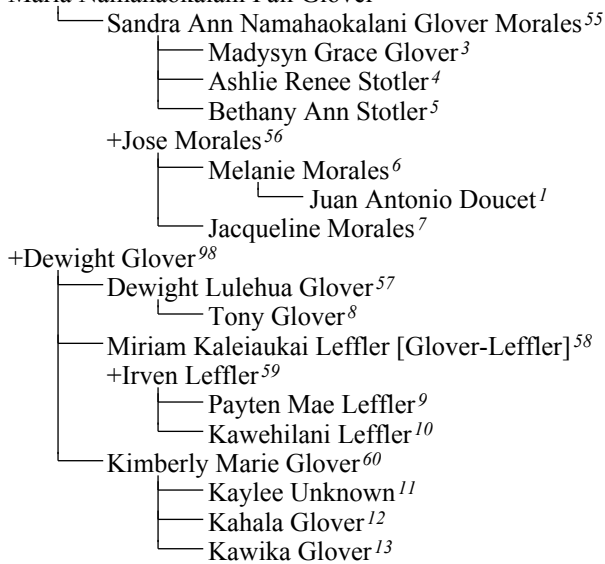

(1)... Marla Namahaokalani Pall Glover⁹⁷